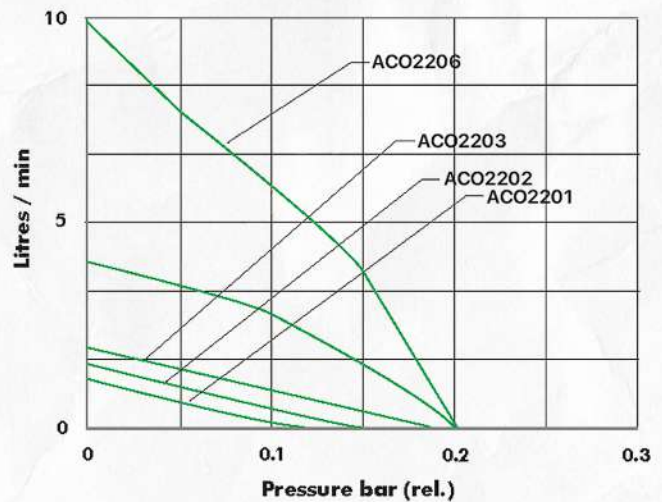

The GROW Shop™

HAILEA SINGLE OUTLET AIR PUMP

PERFECT FOR BUBBLERS
& SMALL DWC SYSTEMS

COST
EFFECTIVE

LOW NOISE
LEVELS

1.3L - 10L
PER MINUTE

IDEAL FOR

- HYDROPONICS
- AQUATICS

MODEL	FLOW (Max)	PRESSURE (Max)	CONNECTOR	POWER	DIMENSIONS
ACO2201	1.3 l/min	0.12 bar	4mm	1.8W	88 x 60 x 53mm
ACO2202	1.6 l/min	0.15 bar	4mm	2W	110 x 68 x 63mm
ACO2203	2 l/min	0.18 bar	4mm	2.5W	140 x 145 x 95mm
ACO2206 (4 Outlets)	10 l/min	0.20 bar	4mm	8W	188 x 120 x 100mm